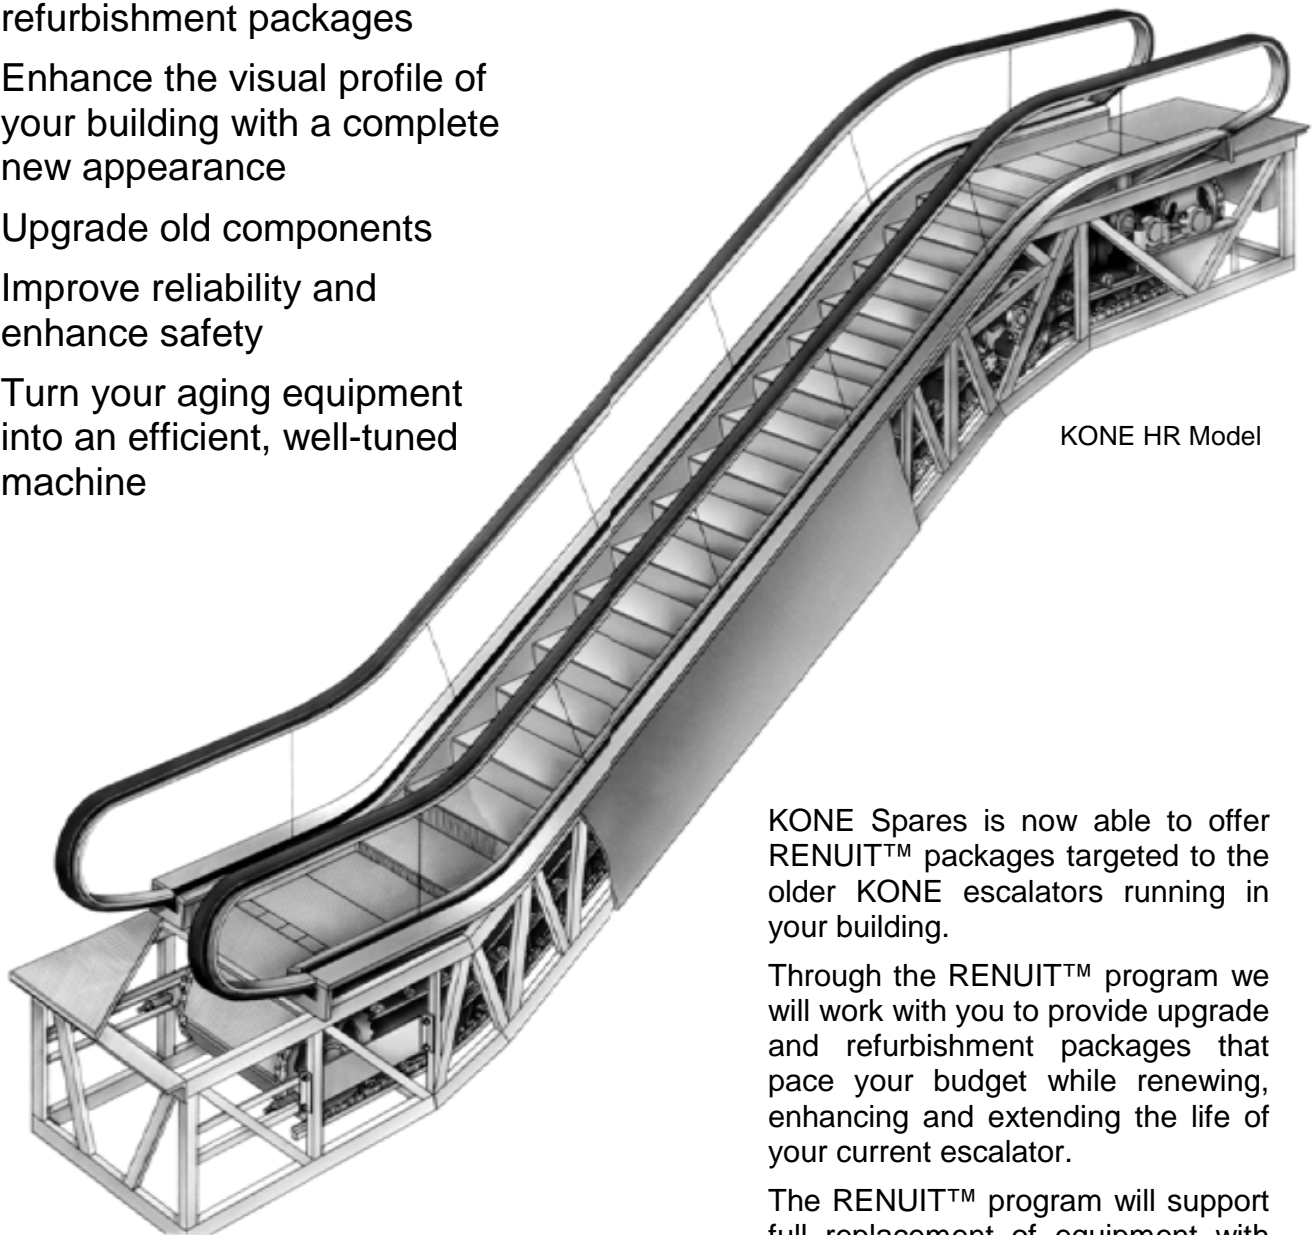

Introducing the KONE Spares Escalator RENUIT™ Program

- ★ Rejuvenate your existing escalator with complete refurbishment packages
- ★ Enhance the visual profile of your building with a complete new appearance
- ★ Upgrade old components
- ★ Improve reliability and enhance safety
- ★ Turn your aging equipment into an efficient, well-tuned machine